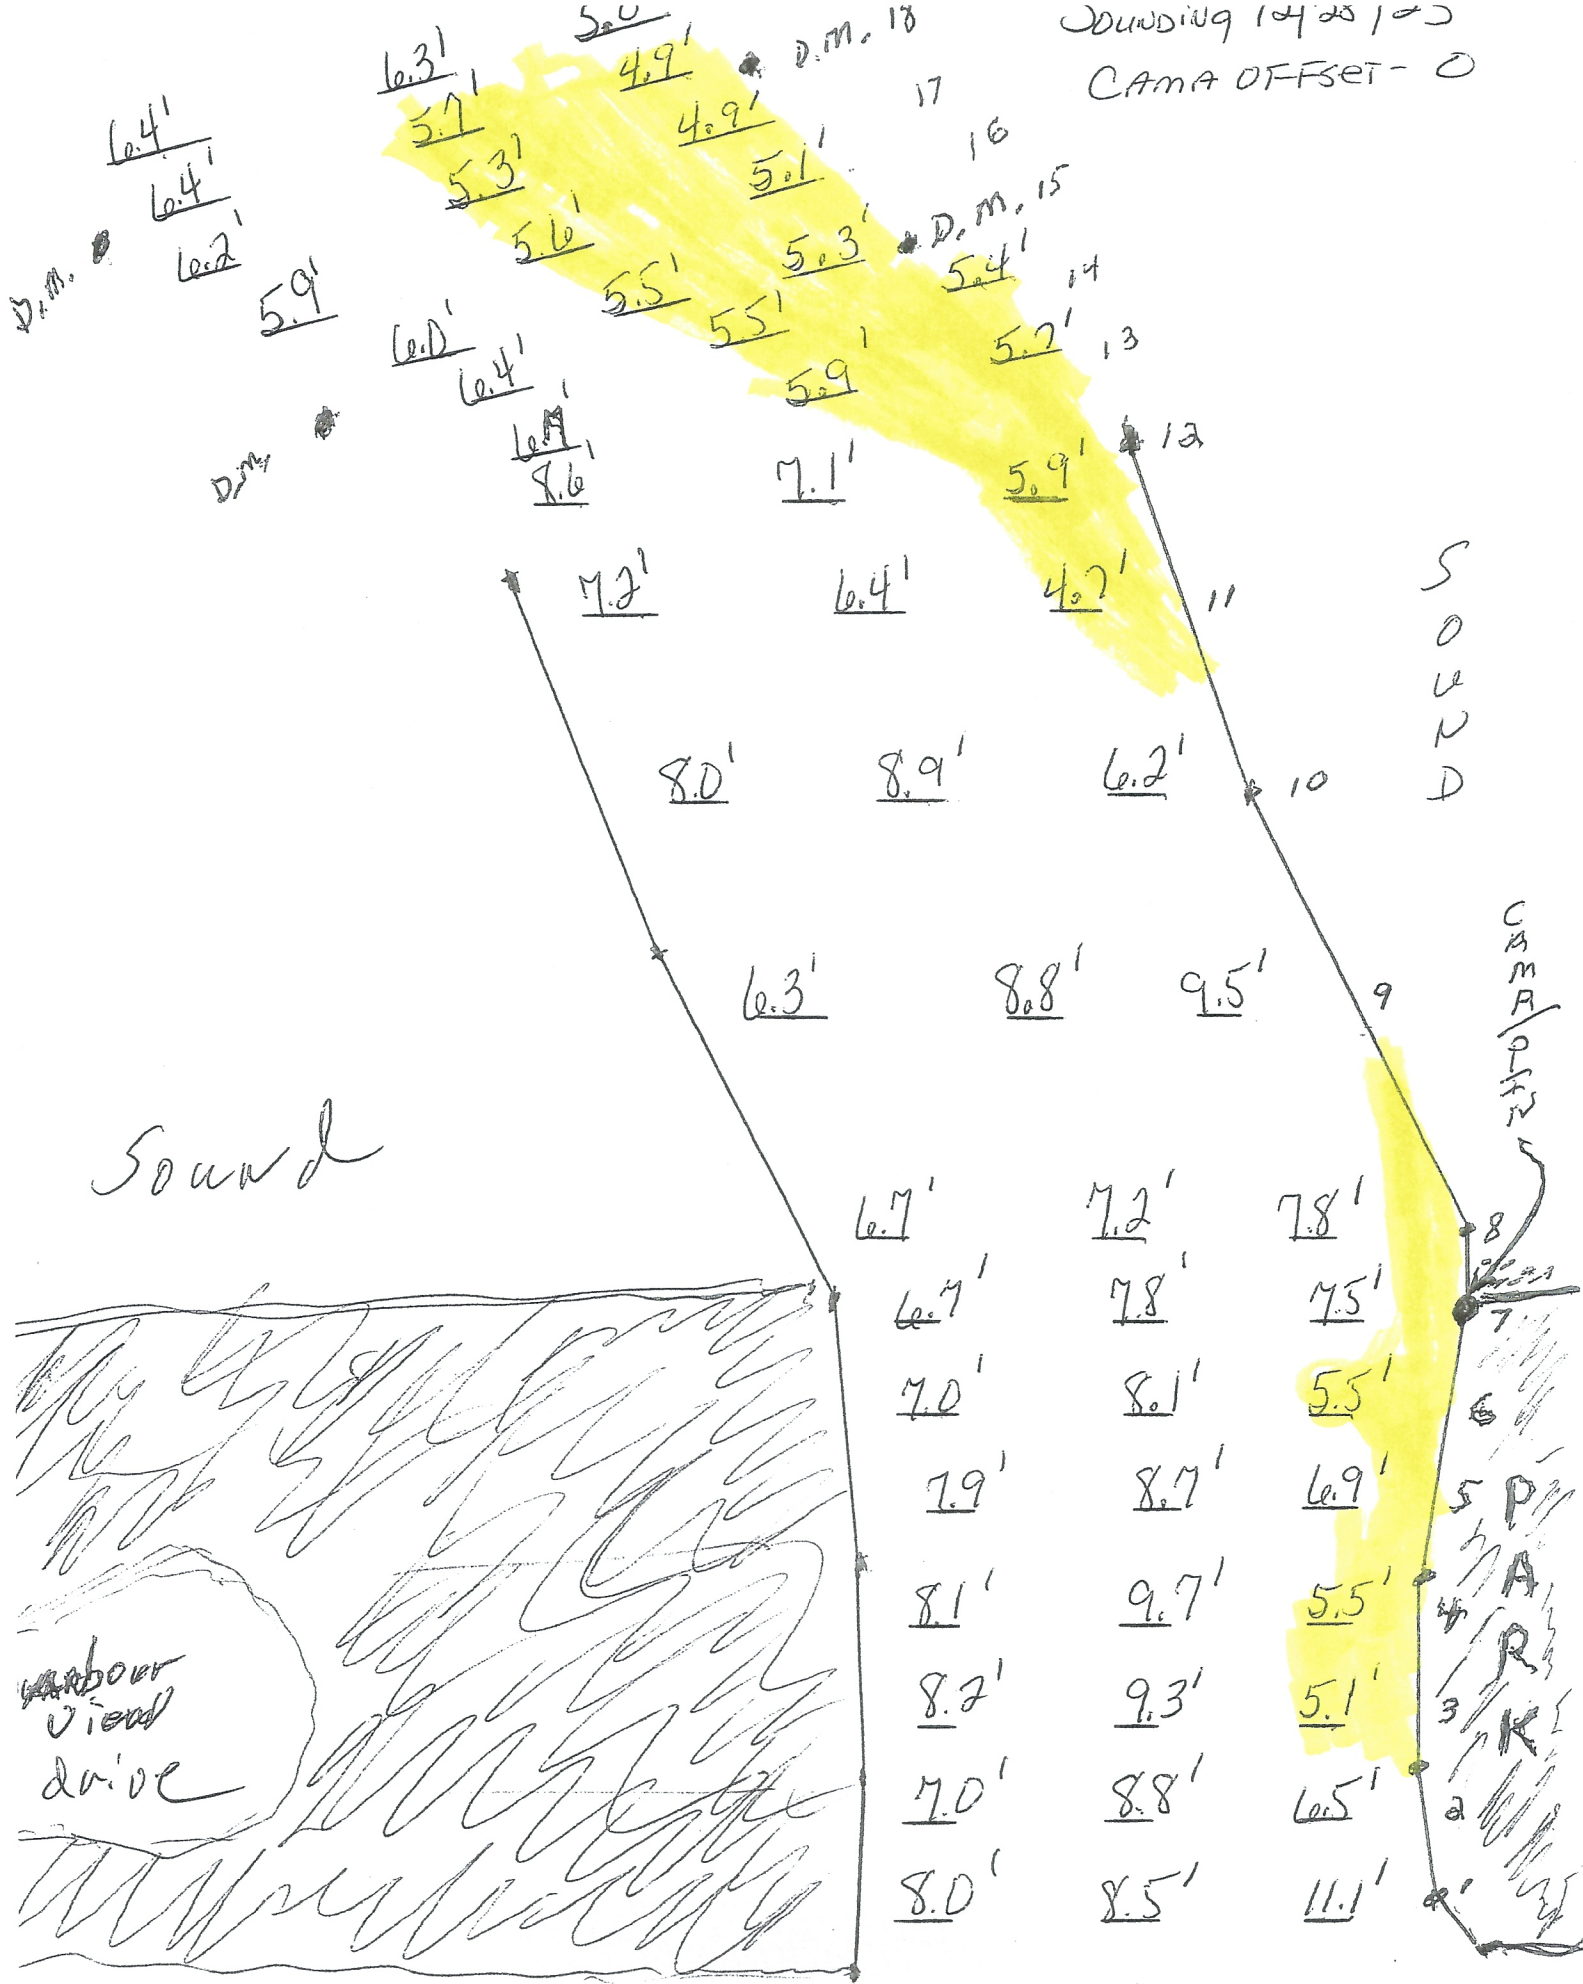

OUNDING 14/25/03
CAMA OFFSET - 0

Sound

SOUND

harbour view drive

CAMERA OFFSET

SPARK

Harbour